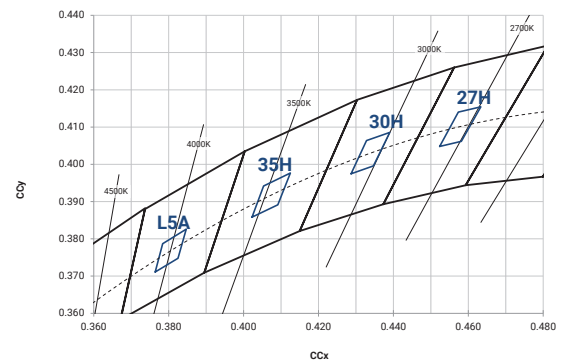

CRI & CCT Options: Standard Colors

Colors	CRI	CCT								XLamp CXA2 LED (CXBxxxx)	
		6500K	5700K	5000K	4000K	3500K	3000K	2700K	2200K	1310	1520
Standard	70	o	o	o	o					●	●
	80	o	o	o	o	o	o	o	o	●	●
	90			o	o	o	o	o		●	●

CRI & CCT Options: Premium Colors

Colors	CRI	CCT						XLamp CXA2 LED (CXBxxxx)	
		4000K	3500K	3100K below BBL	3000K	3000K below BBL	2700K	1310	1520
Fidelity	98	L5A	35H		30H		27H	●	●
Specialty	80					L7B		●	●
	90			31Q		30Q 30U		●	●
	98					L7C		●	●

Premium Colors: Fidelity

CCT	Bin	CRI		TM-30	
		Ra	R9	Rf	Rg
4000 K	L5A	97	95	91	99
3500 K	35H	97	97	91	99
3000 K	30H	98	88	93	99
2700 K	27H	98	93	96	101

On BBL for Halogen appearance